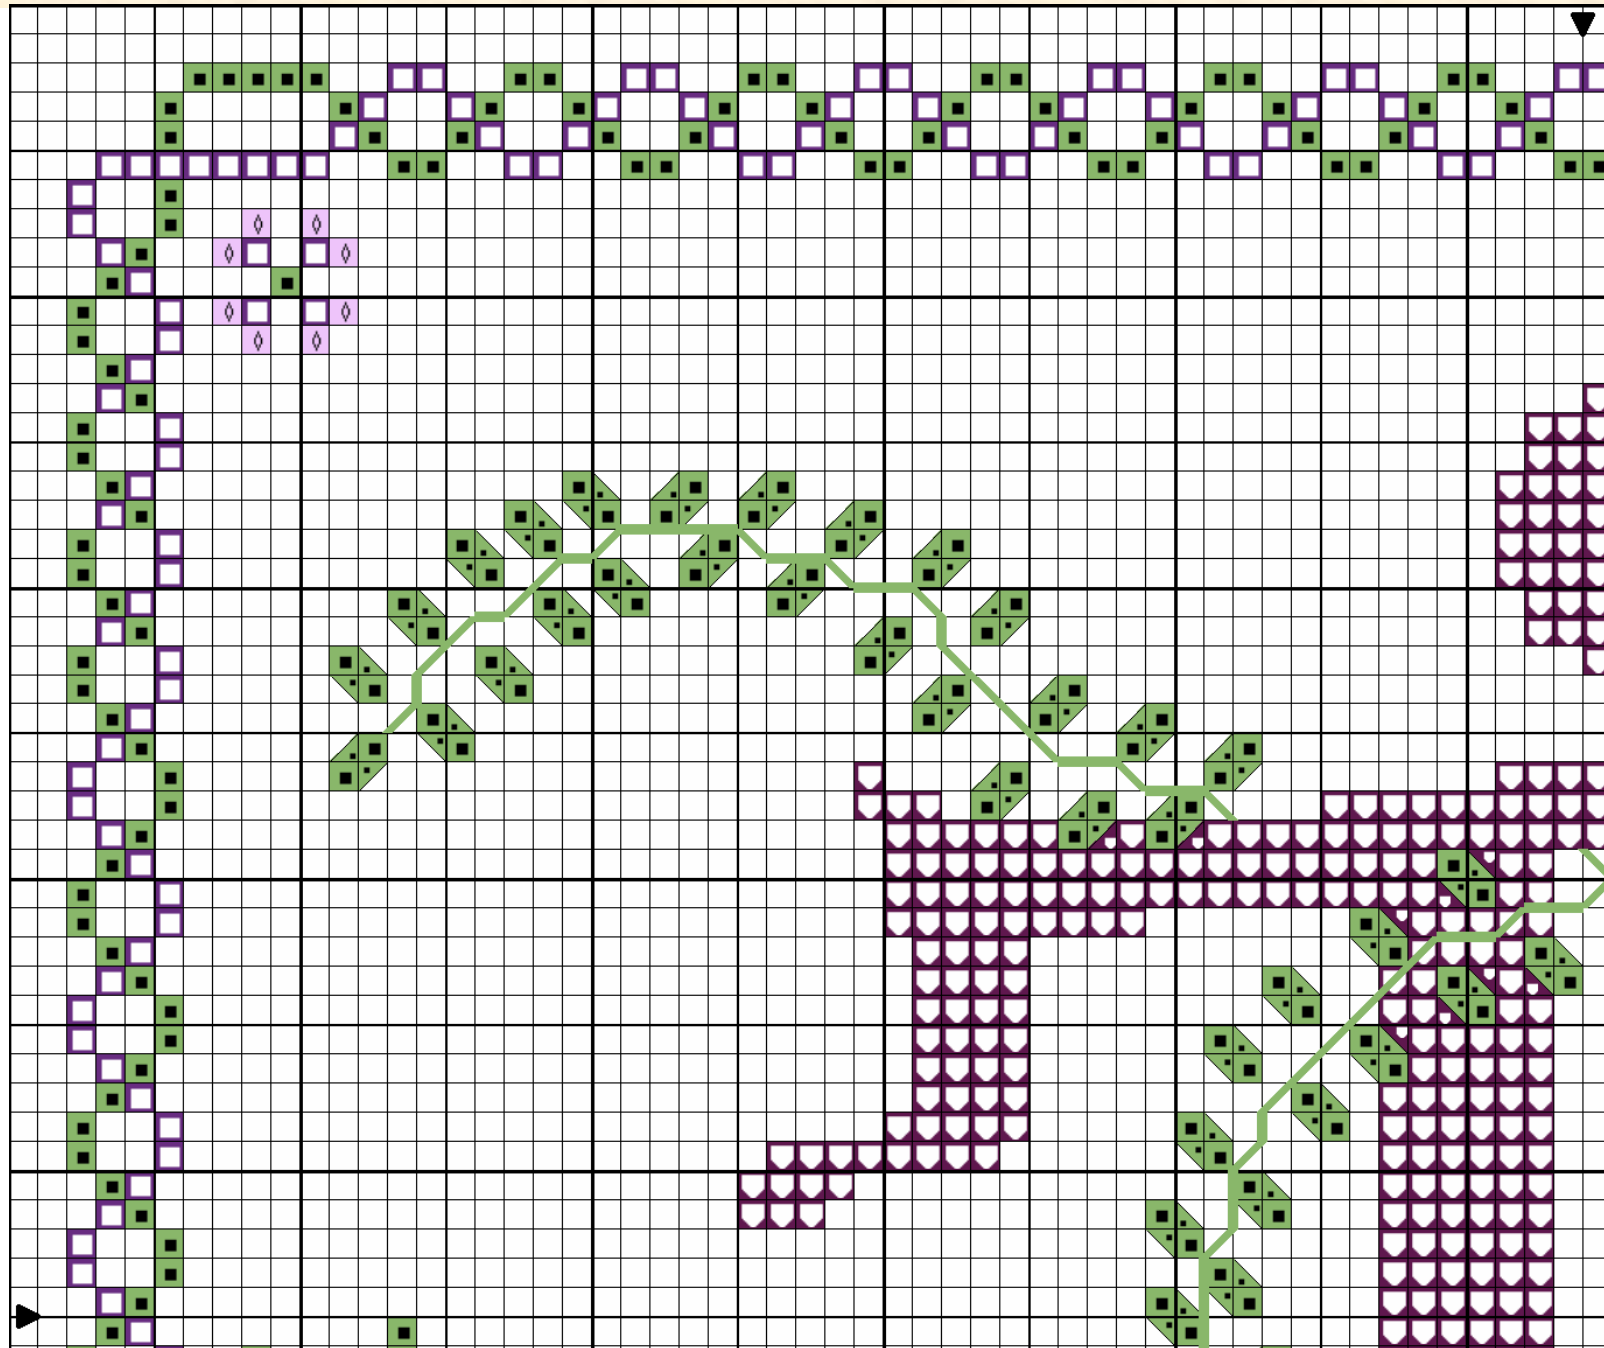

Garden Alphabet

	Blackcurrant	DMC 550	4 m
	Ash Hydrangea pink	3733	0.33 m
	Peach vy lt	819	0.35 m
	Black Brown vy dk	3371	0.42 m
	Springtime green	703	4 m
	Deep forest green	890	0.45 m
	Lilac Dark	3835	0.98 m
	Lavendar Dark	3837	3 m
	Cornflower Light	155	0.90 m
	Dark Pistachio	310	0.83 m
	Pale violet	211	3 m

Backstitch in:

	Springtime green	703	4 m
	Black	310	0.34 m

Design size = 104 x 86 stitches

26.4 x 21.8 cm at 10ct
18.9 x 15.6 cm at 14ct
14.7 x 12.1 cm at 18ct

Garden Alphabet

Garden Alphabet

Garden Alphabet

Garden Alphabet

Garden Alphabet