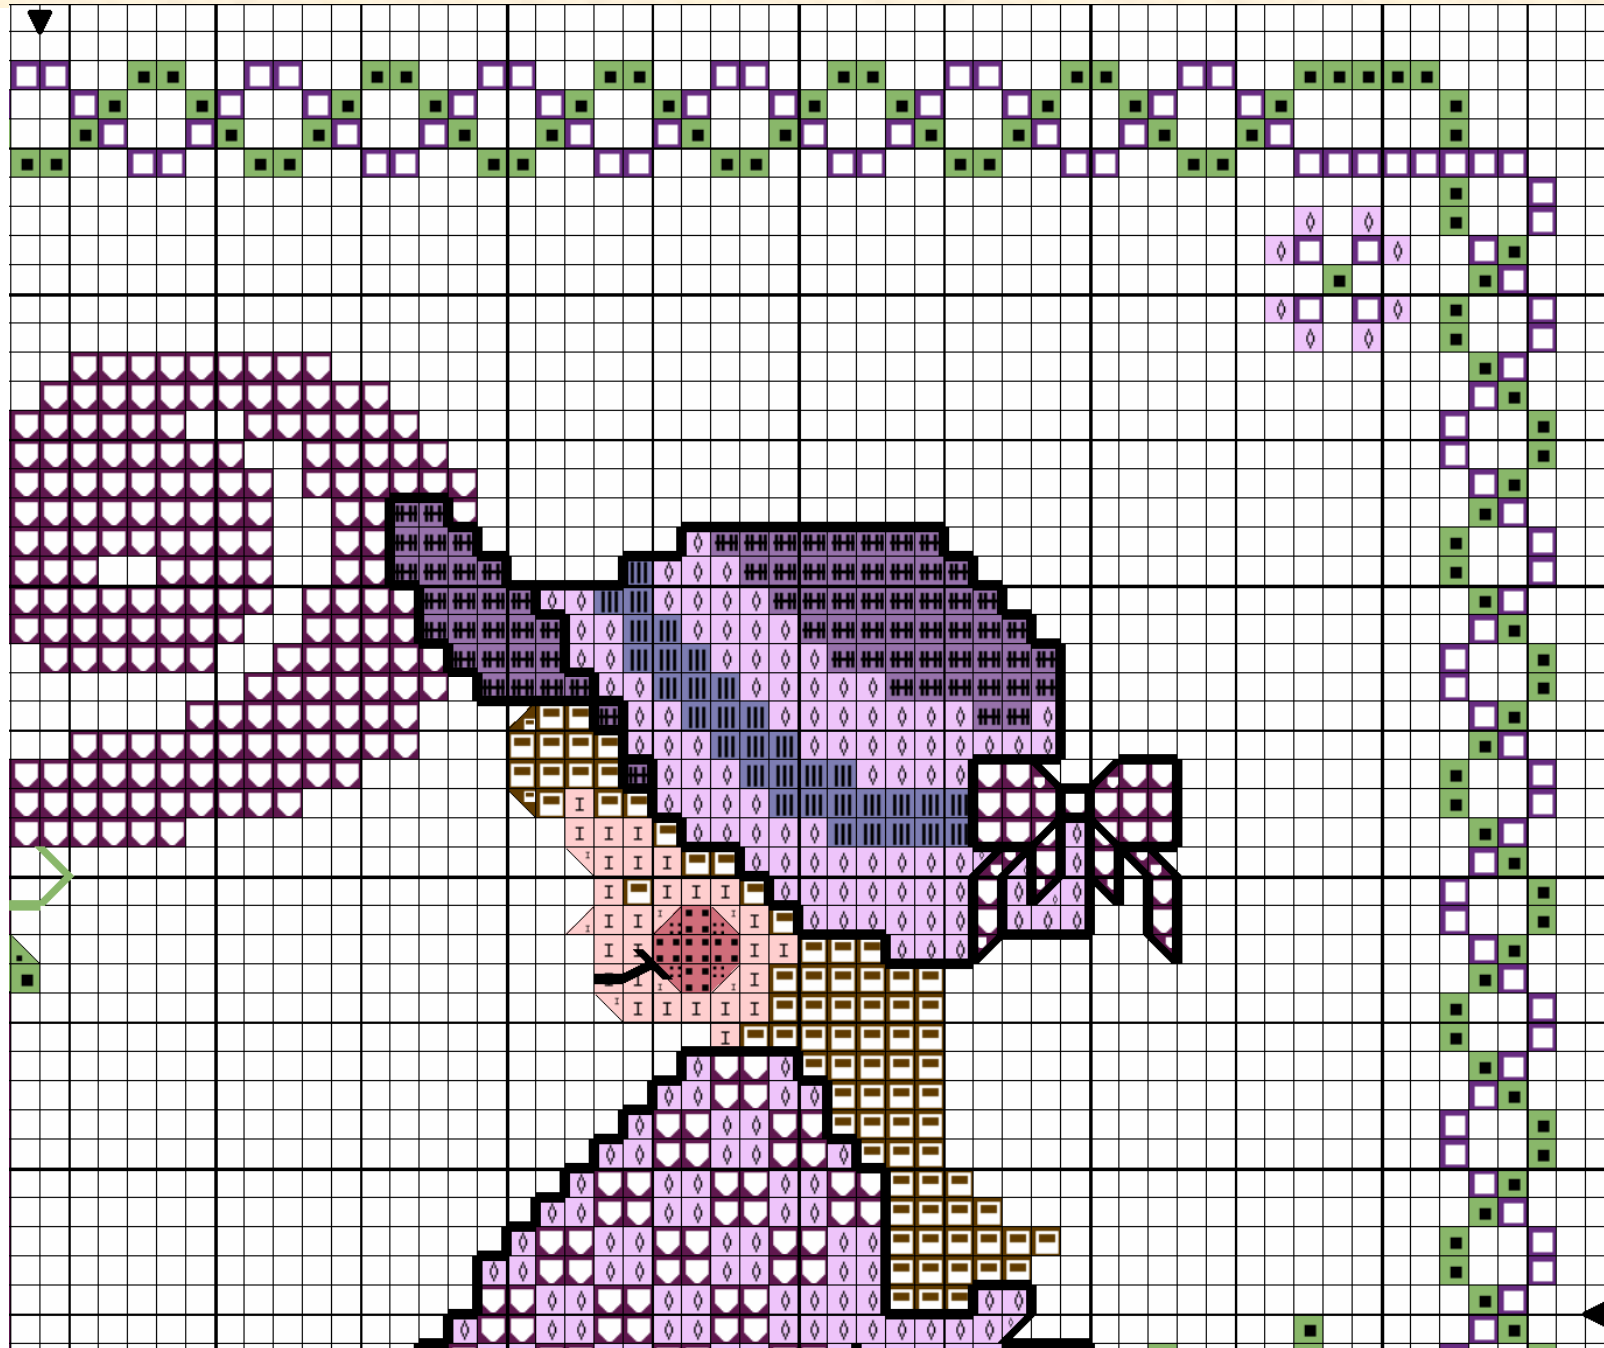

Garden Alphabet

	Blackcurrant	DMC 550	4 m
	Ash Hydrangea pink	3733	0.33 m
	Peach vy lt	819	0.35 m
	Black Brown vy dk	3371	0.42 m
	Springtime green	703	4 m
	Deep forest green	890	0.45 m
	Lilac Dark	3835	0.98 m
	Lavendar Dark	3837	3 m
	Cornflower Light	155	0.90 m
	Dark Pistachio	310	0.83 m
	Pale violet	211	3 m

Backstitch in:

	Springtime green	703	4 m
	Black	310	0.34 m

Design size = 104 x 86 stitches

26.4 x 21.8 cm at 10ct
18.9 x 15.6 cm at 14ct
14.7 x 12.1 cm at 18ct

Garden Alphabet

Garden Alphabet

Garden Alphabet