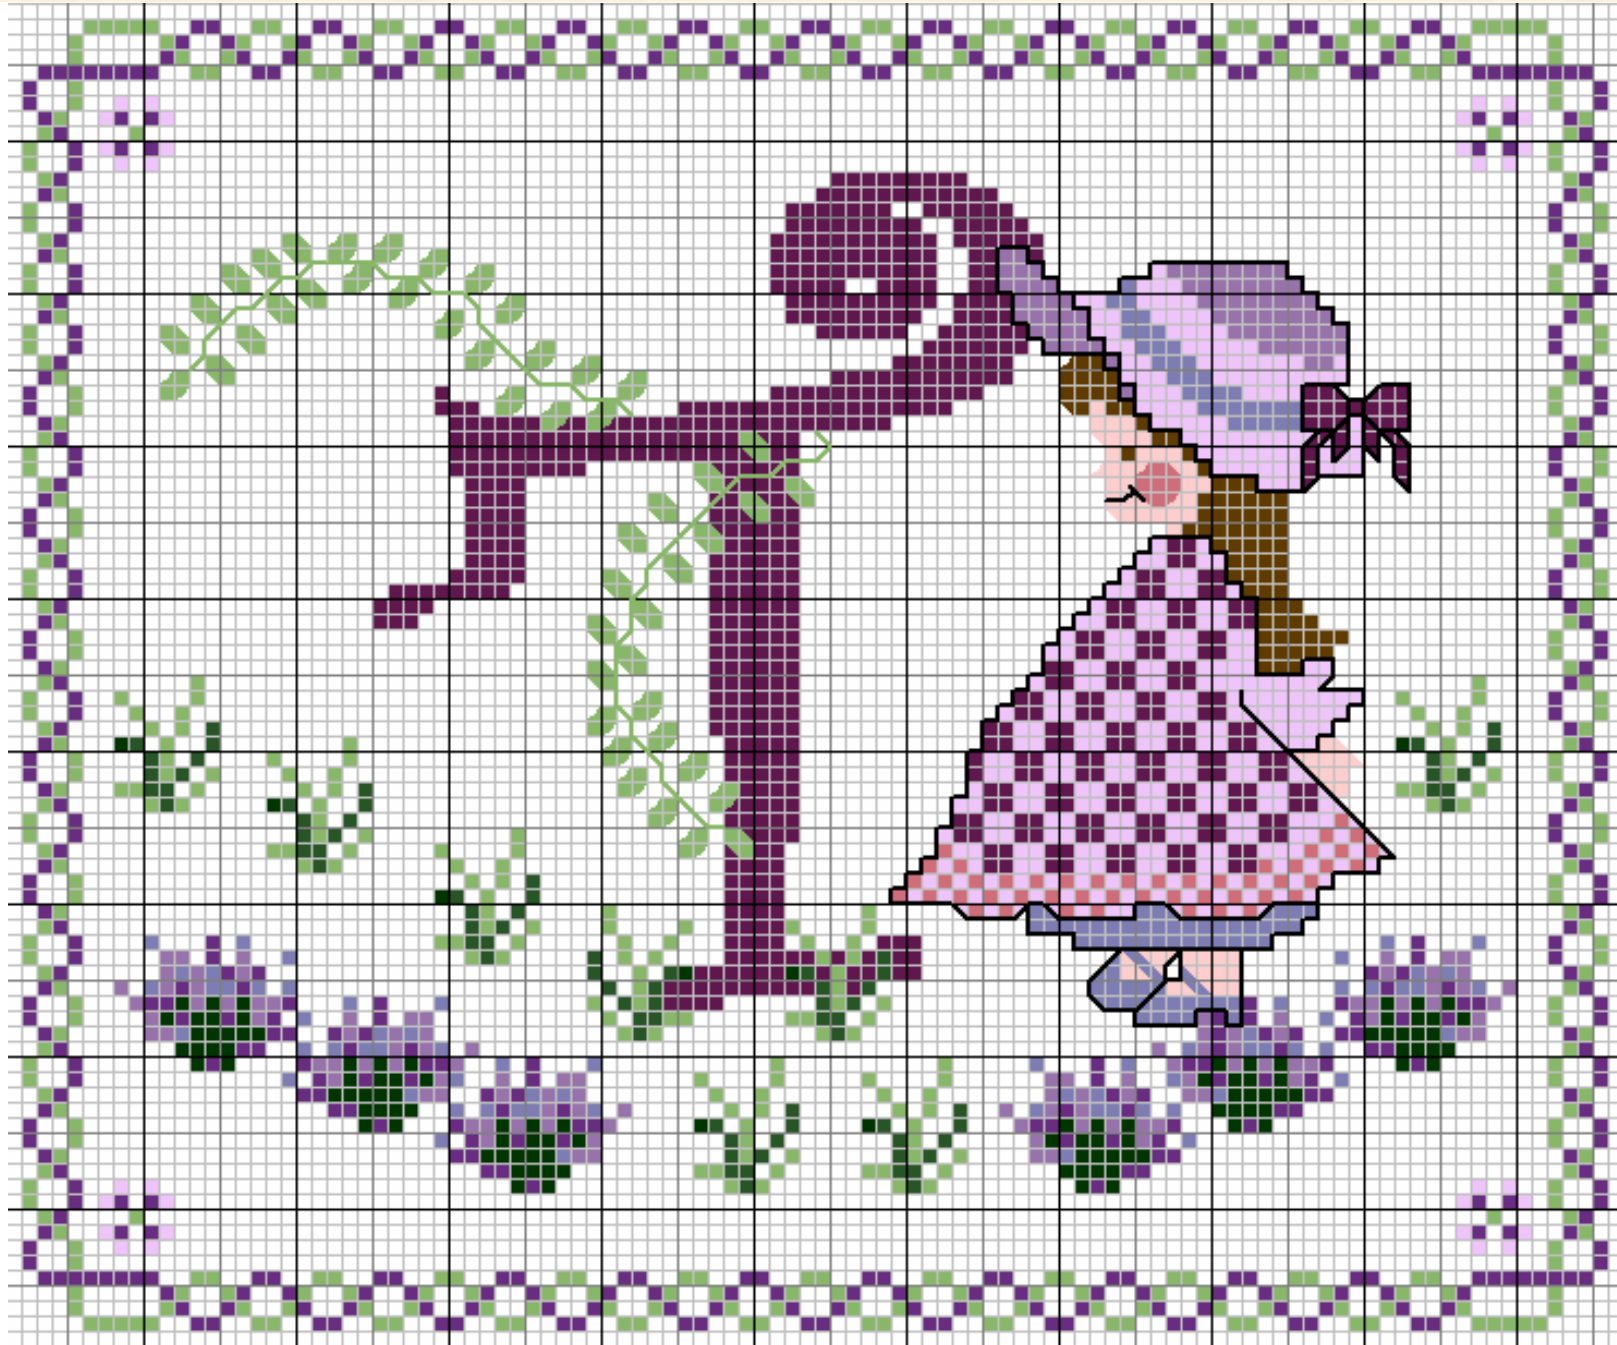

Garden Alphabet

	Blackcurrant	DMC 550	4 m
	Ash Hydrangea pink	3733	0.33 m
	Peach vy lt	819	0.35 m
	Black Brown vy dk	3371	0.42 m
	Springtime green	703	4 m
	Deep forest green	890	0.45 m
	Lilac Dark	3835	0.98 m
	Lavendar Dark	3837	3 m
	Cornflower Light	155	0.90 m
	Dark Pistachio	310	0.83 m
	Pale violet	211	3 m

Backstitch in:

	Springtime green	703	4 m
	Black	310	0.34 m

Design size = 104 x 86 stitches

26.4 x 21.8 cm at 10ct
18.9 x 15.6 cm at 14ct
14.7 x 12.1 cm at 18ct

Garden Alphabet

Garden Alphabet

Garden Alphabet