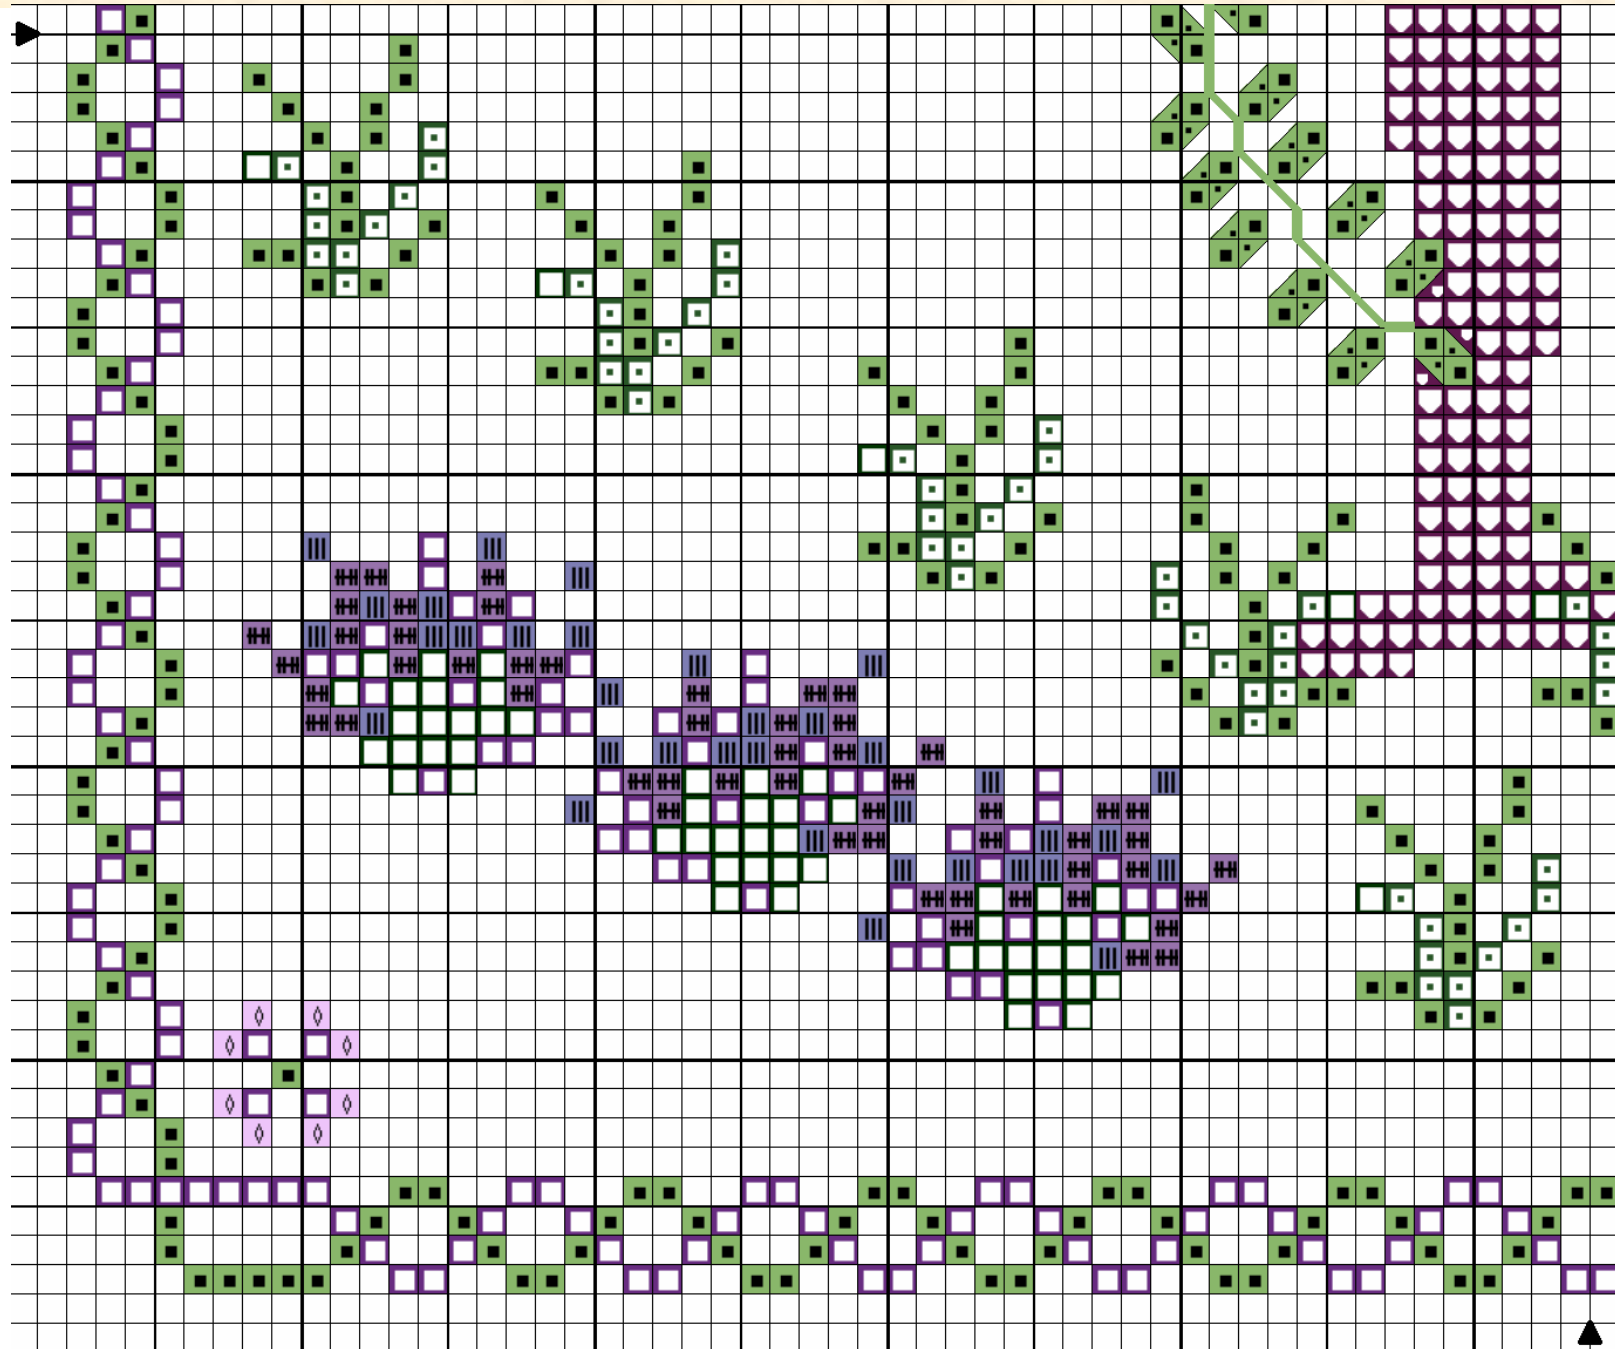

Garden Alphabet

	Blackcurrant	DMC 550	4 m
	Ash Hydrangea pink	3733	0.33 m
	Peach vy lt	819	0.35 m
	Black Brown vy dk	3371	0.42 m
	Springtime green	703	4 m
	Deep forest green	890	0.45 m
	Lilac Dark	3835	0.98 m
	Lavendar Dark	3837	3 m
	Cornflower Light	155	0.90 m
	Dark Pistachio	310	0.83 m
	Pale violet	211	3 m

Backstitch in:

	Springtime green	703	4 m
	Black	310	0.34 m

Design size = 104 x 86 stitches

26.4 x 21.8 cm at 10ct
18.9 x 15.6 cm at 14ct
14.7 x 12.1 cm at 18ct

Garden Alphabet

Garden Alphabet

Garden Alphabet

Garden Alphabet

Garden Alphabet