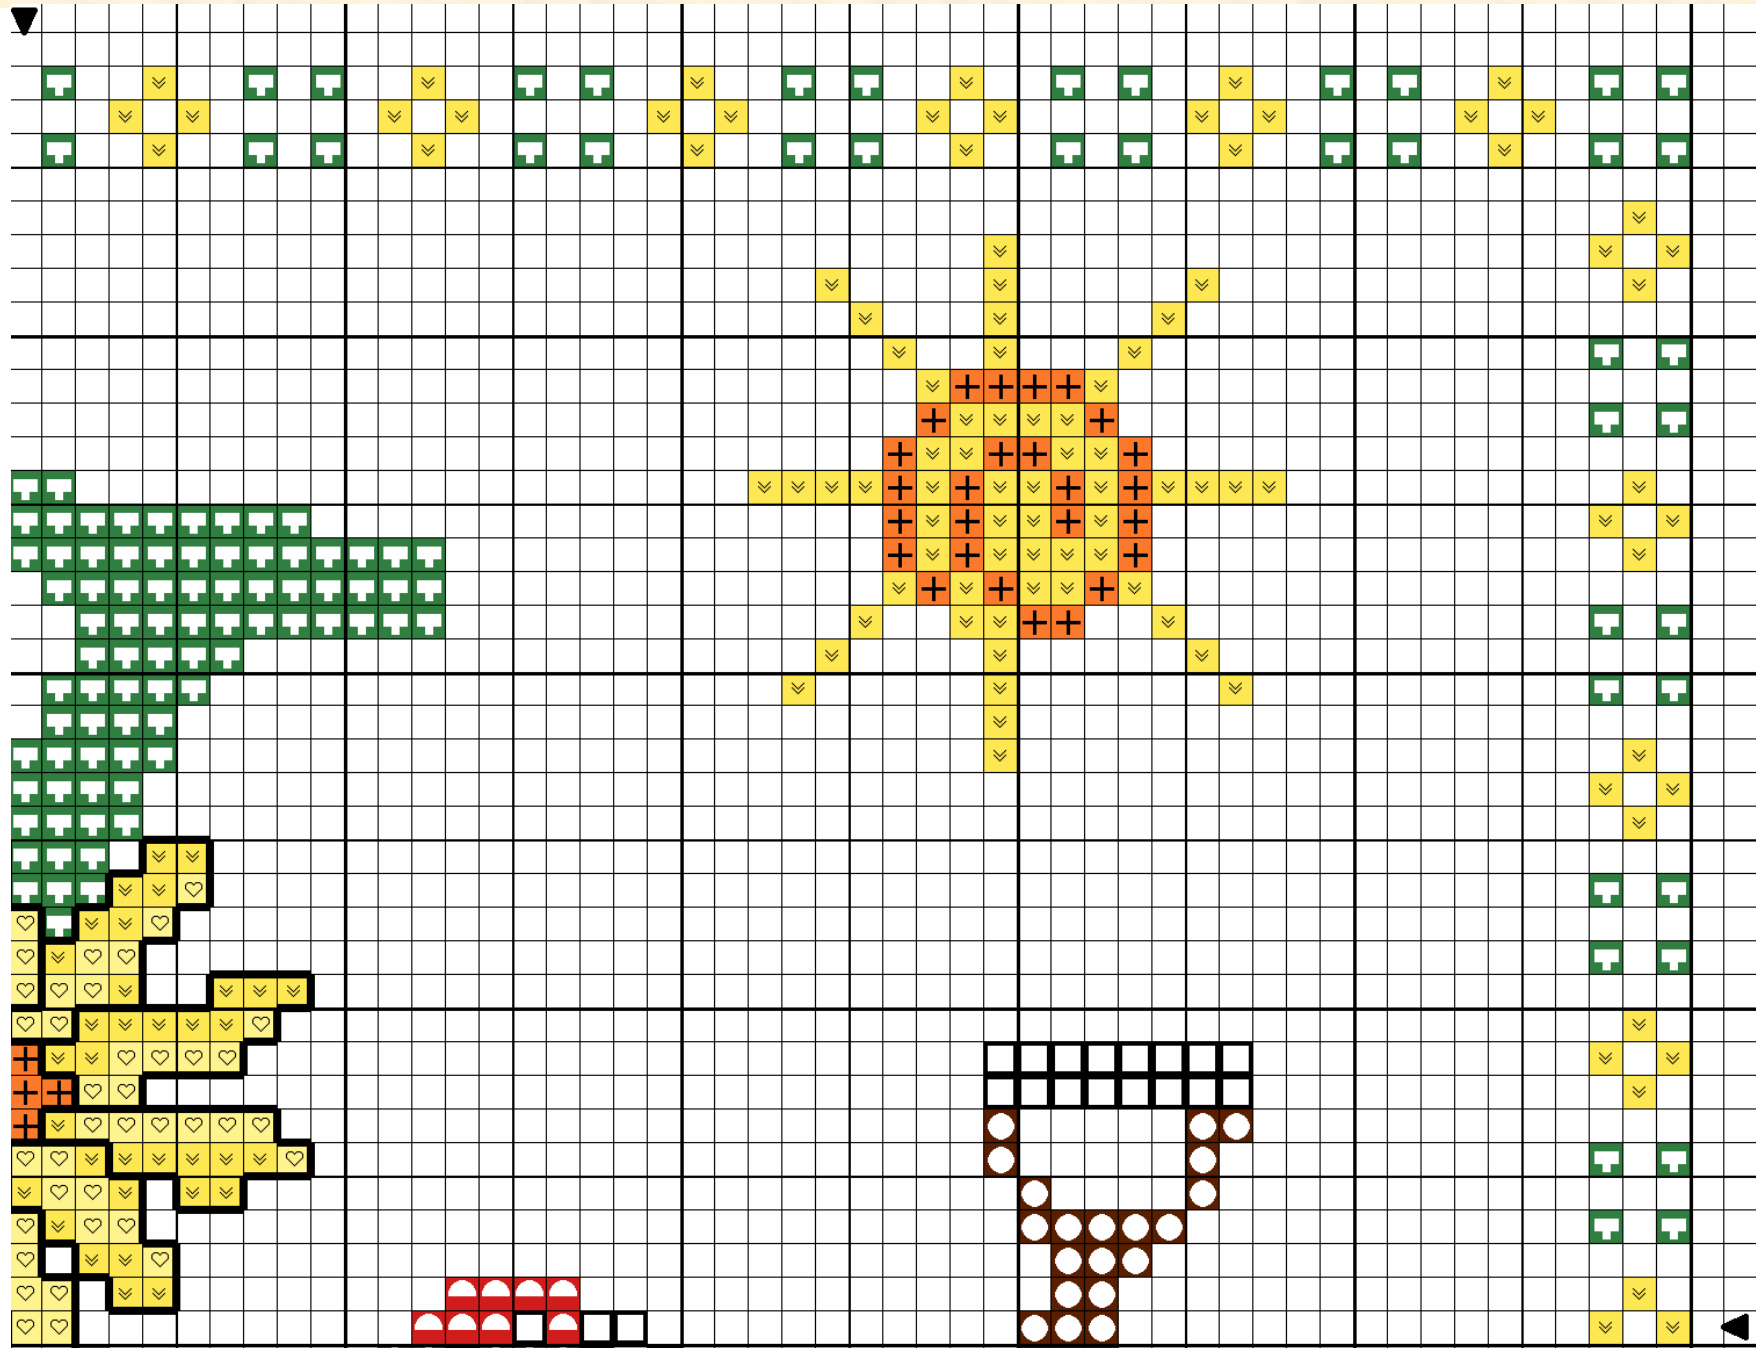

Garden Alphabet