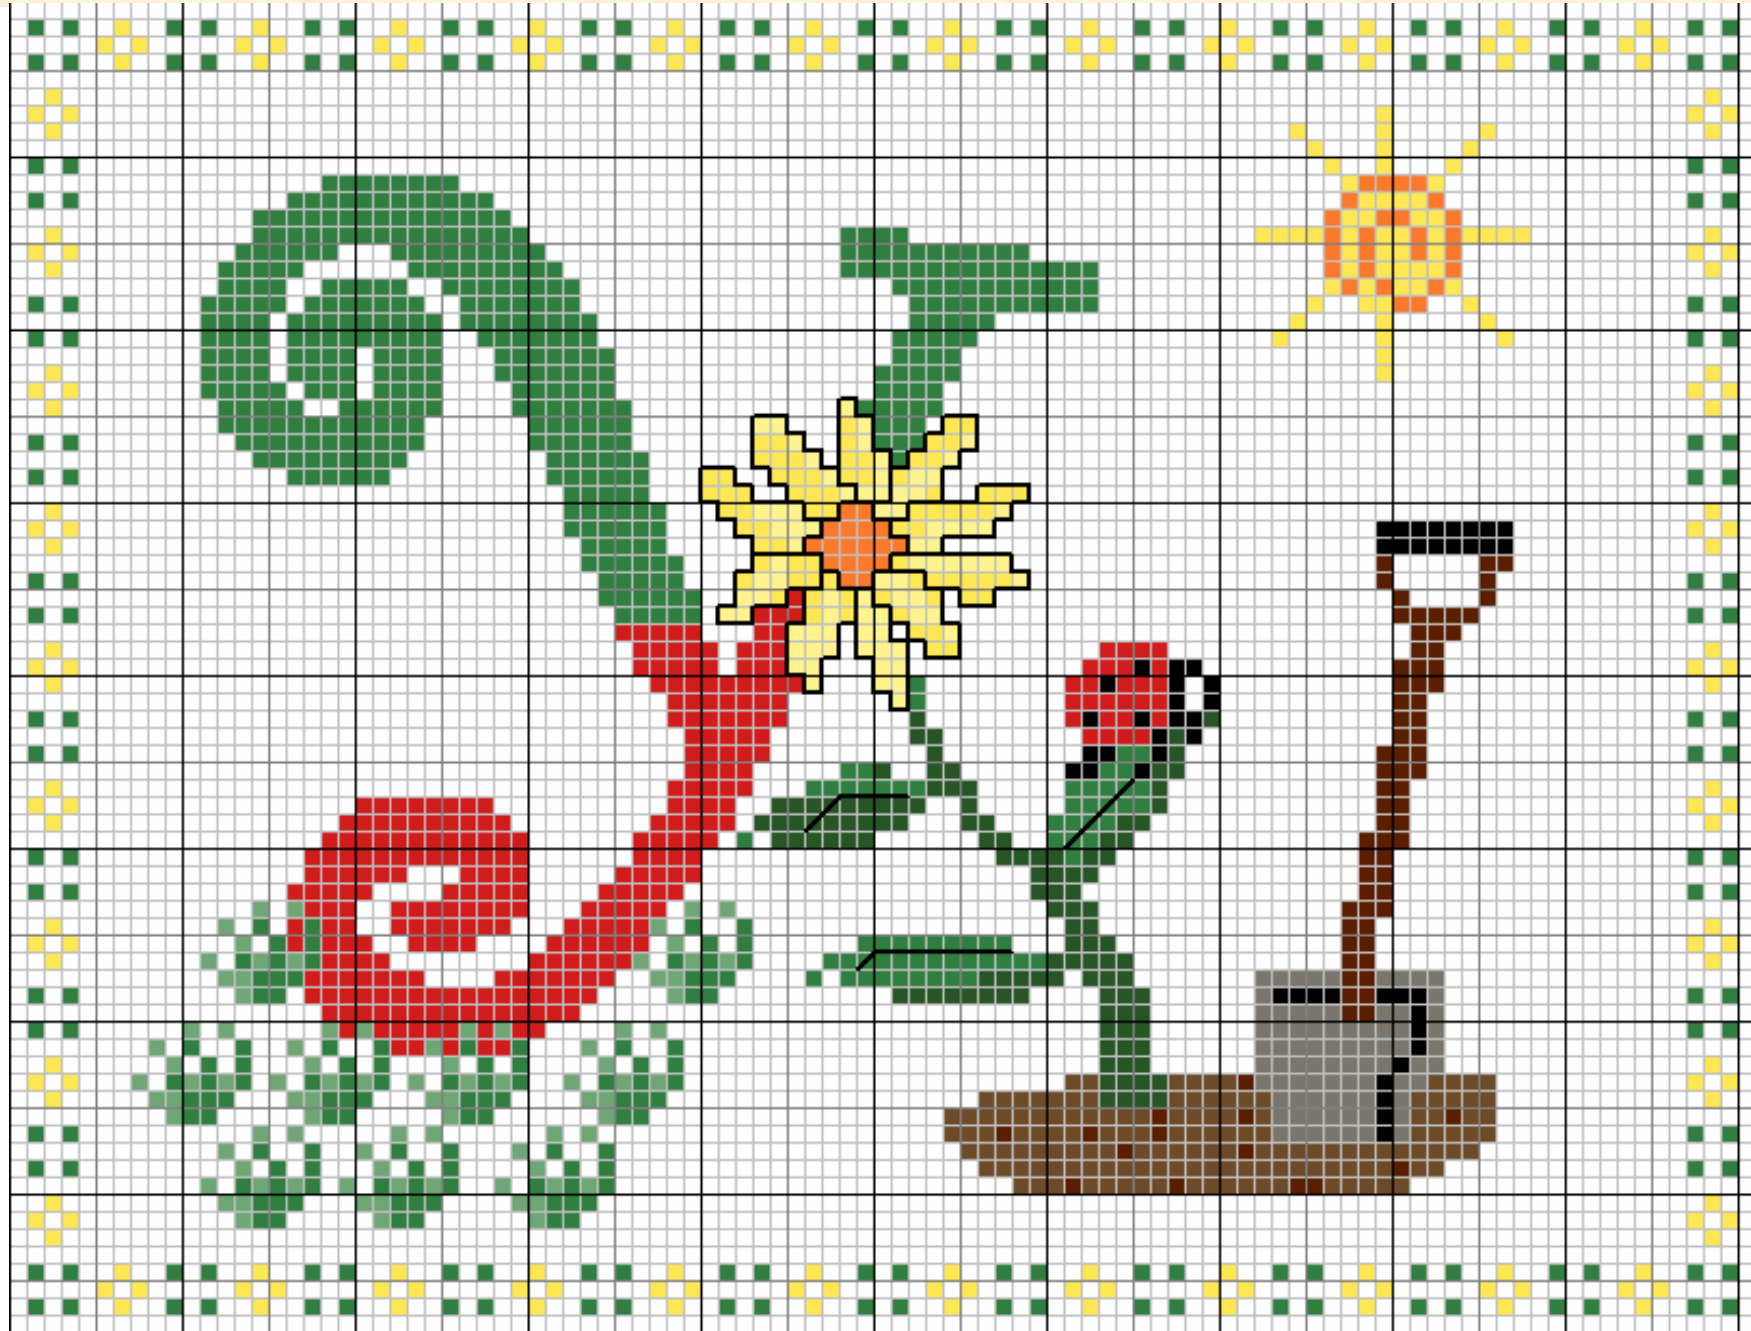

## Garden Alphabet

	Tulip red	DMC 3801	2 m
	Deep forest green	890	0.59 m
	Light lemon	445	0.42 m
	Lemon	307	2 m
	Bright white	B5200	0.04 m
	Black	310	0.55 m
	Platinum grey	646	0.42 m
	Dark golden brown	610	0.73 m
	Ebony	3371	0.42 m
	Bright orange	970	0.27 m
	Dark emerald green	910	4 m
	Peppermint green	912	0.47 m

Backstitch in:

 Black 310 0.55 m

Design size = 99 x 75 stitches

25.1 x 19.1 cm at 10ct

18.0 x 13.6 cm at 14ct

14.0 x 10.6 cm at 18ct

# Garden Alphabet