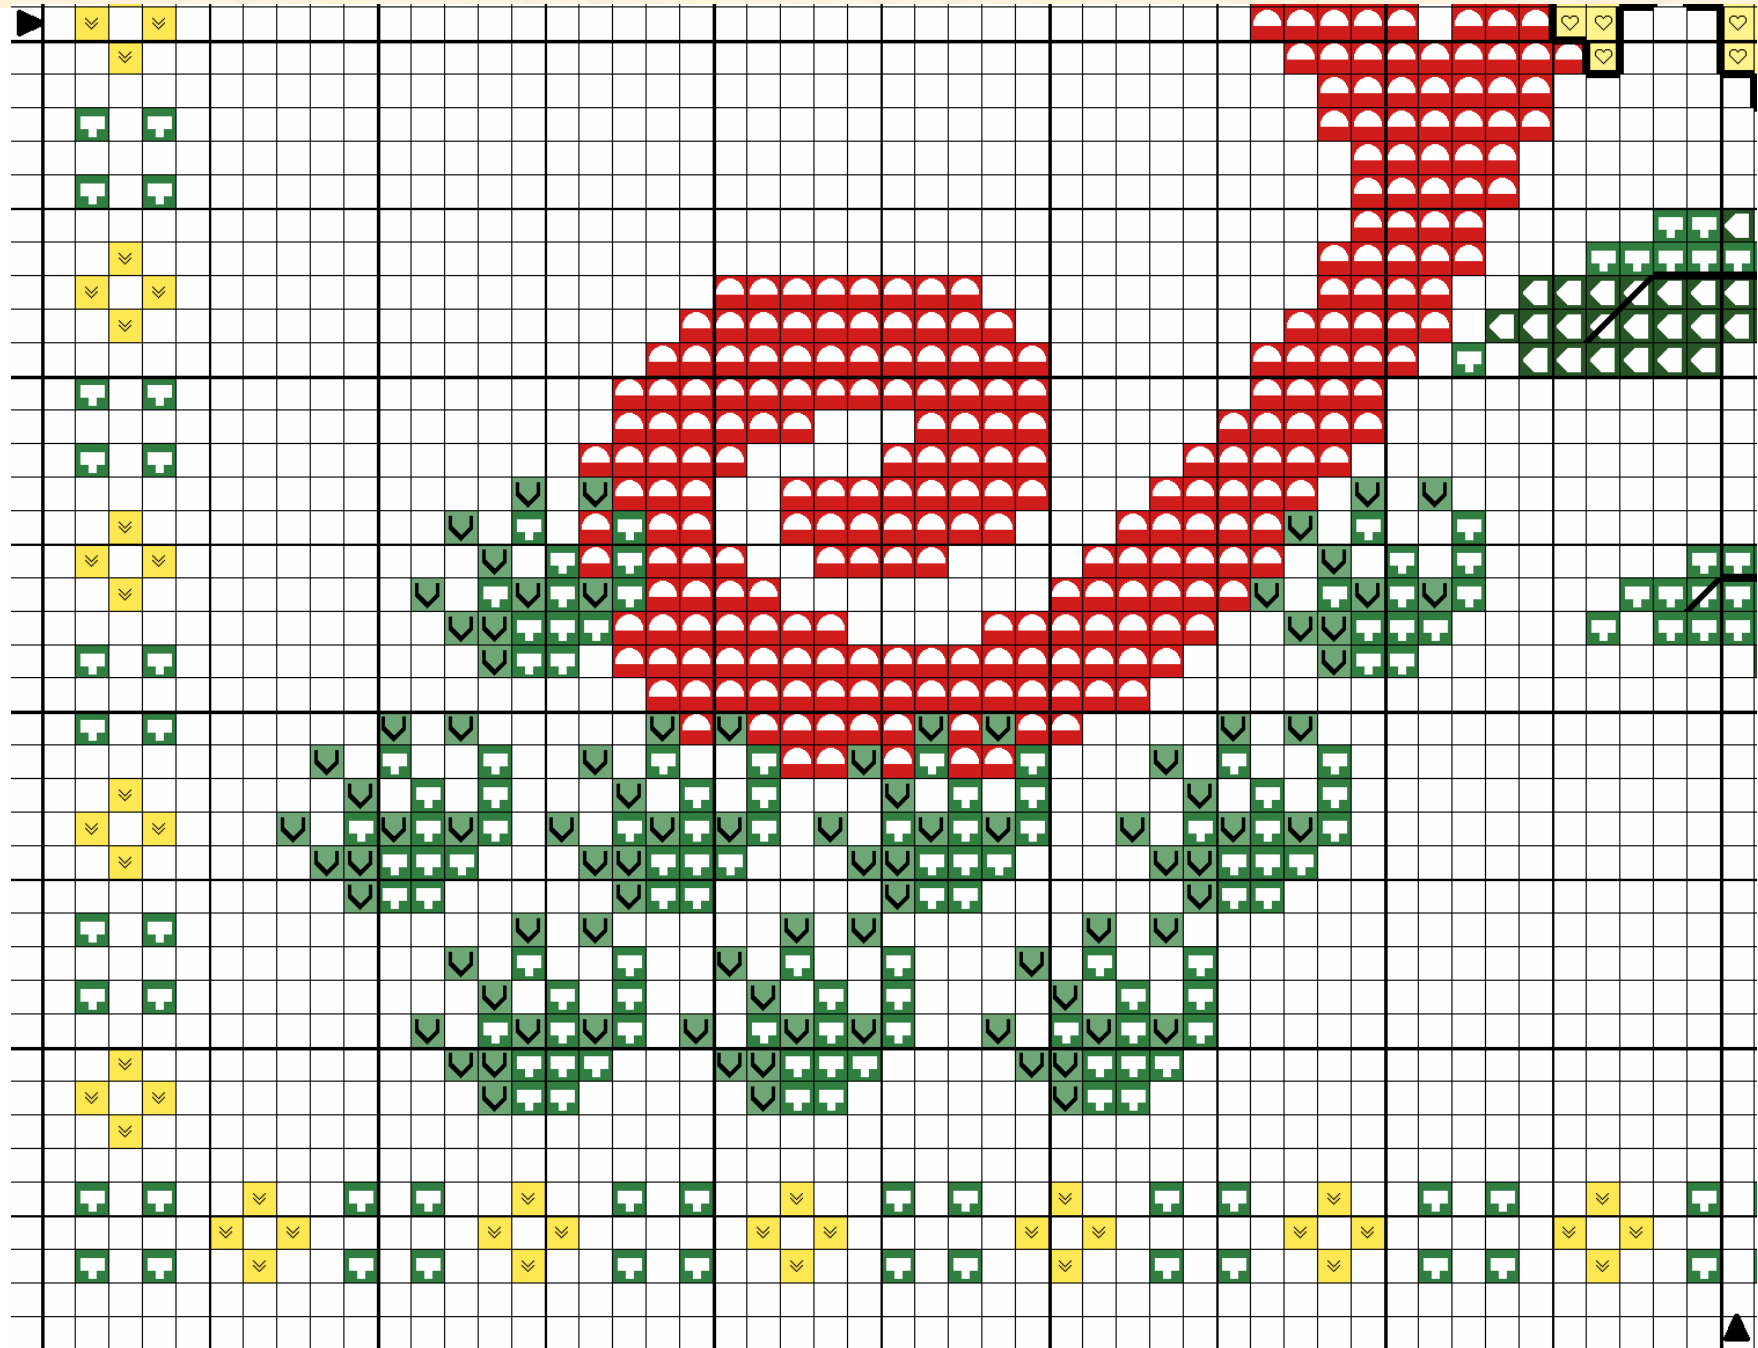

Garden Alphabet